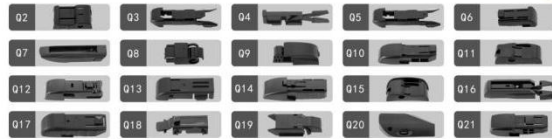

型号 Model	12"	14"	16"	17"	18"	19"	20"	21"	22"	24"	26"	28"
规格 Size	300mm	350mm	400mm	425mm	450mm	475mm	500mm	525mm	550mm	600mm	650mm	700mm
	✓	✓	✓	✓	✓	✓	✓	✓	✓	✓	✓	✓

WL-629

高级汽车雪刷，内置支撑架，防冻胶条，-45° 刮式更完美

High automobile snow brush, built-in support frame, antifreeze adhesive strip, -30 degree scraper perfect