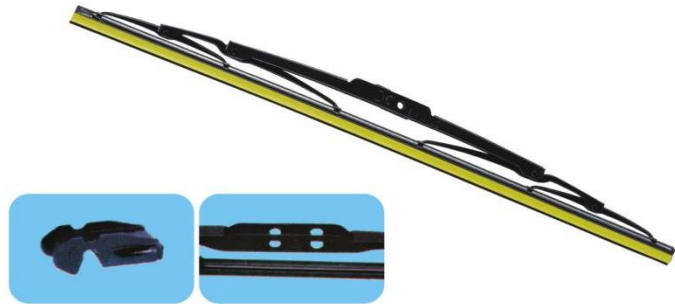

WL-621

通用型铁骨雨刮片，适用于绝大多数车型。

Universal type metal frame wiper, compatible with most of car models

- Full metal frame, stainless steel backing, natural rubber.
- Available in different sizes (from 14 inch to 26 inch).
- Easy to install.

型号 Model	12"	14"	16"	17"	18"	19"	20"	21"	22"	24"	26"	28"
规格 Size	300mm	350mm	400mm	425mm	450mm	475mm	500mm	525mm	550mm	600mm	650mm	700mm
	✓	✓	✓	✓	✓	✓	✓	✓	✓	✓	✓	✓

WL-622

智能型三节款多功能雨刷，风孔外观设计，适用于99%车型
Intelligent wiper, ten in one, the wind hole design, applicable to the 99% models

- Popular aero design, frameless steel backing, natural rubber.
- Available in different sizes (from 12 inch to 28 inch).

Left/Right hand driving is available.