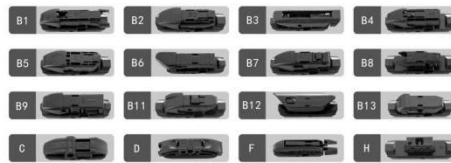

型号 Model	12"	14"	16"	17"	18"	19"	20"	21"	22"	24"	26"	28"
规格 Size	300mm	350mm	400mm	425mm	450mm	475mm	500mm	525mm	550mm	600mm	650mm	700mm
	✓	✓	✓	✓	✓	✓	✓	✓	✓	✓	✓	✓

WL-623

多功能后雨刷，配10个配件，适用于99%的车型
Multi function rear wiper, with 10 accessories for 99% models

- Popular aero design, frameless steel backing, metal-middle bracket, natural rubber.
- Available in different sizes (from 12 inch to 28 inch).
- Left/Right hand driving is available.