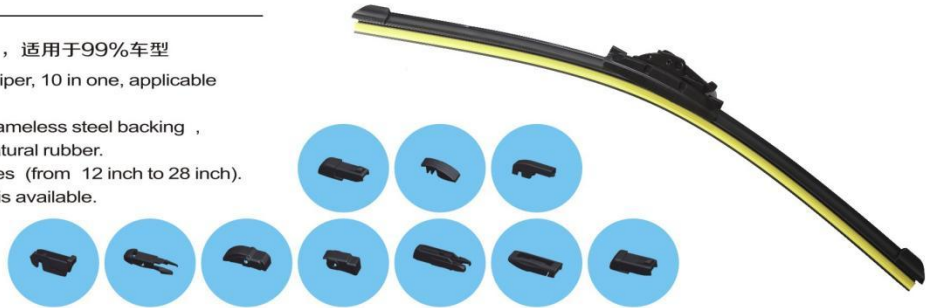

WL-624

多功能无骨雨刷，10合一，适用于99%车型
Multifunctional boneless wiper, 10 in one, applicable to the 99% models

- Popular aero design, frameless steel backing, metal-middle bracket, natural rubber.
- Available in different sizes (from 12 inch to 28 inch).
- Left /Right hand driving is available.

型号 Model	12"	14"	16"	17"	18"	19"	20"	21"	22"	24"	26"	28"
规格 Size	300mm	350mm	400mm	425mm	450mm	475mm	500mm	525mm	550mm	600mm	650mm	700mm
	✓	✓	✓	✓	✓	✓	✓	✓	✓	✓	✓	✓

WL-625

智能型无骨雨刷，按压式接口，避免接口滑落，有十四种接口可以适用，刮试清晰，静音，安全
Intelligent boneless wiper, press interface, avoid interface slip, there are fourteen interface s can be applied, scrape test clear, quiet, safe.