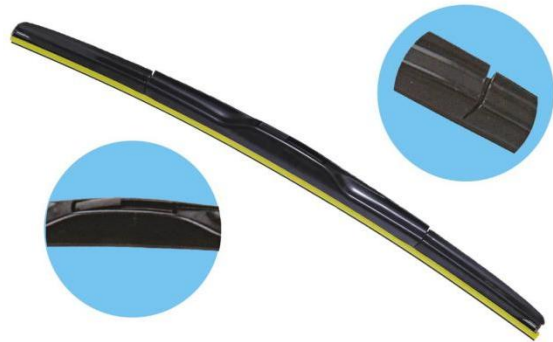

型号 Model	12"	14"	16"	17"	18"	19"	20"	21"	22"	24"	26"	28"
规格 Size	300mm	350mm	400mm	425mm	450mm	475mm	500mm	525mm	550mm	600mm	650mm	700mm
	✓	✓	✓	✓	✓	✓	✓	✓	✓	✓	✓	✓

WL-616-3

616-3 无骨新一代高档款, 适用于大部分车型
 Boneless wiper is composed of four parts: wiper rubber strip, boneless wiper steel sheet, wiper sheath and plastic parts. Compared with traditional wiper assembly, boneless wiper assembly is very simple and convenient; It can be assembled by hand without tools such as screwdrivers

型号 Model	12"	14"	16"	17"	18"	19"	20"	21"	22"	24"	26"	28"
规格 Size	300mm	350mm	400mm	425mm	450mm	475mm	500mm	525mm	550mm	600mm	650mm	700mm
	✓	✓	✓	✓	✓	✓	✓	✓	✓	✓	✓	✓

WL-617

通用型有骨雨刷片,三节式设计,适用于绝大多数车型。

Universal type flat wiper for Hook shaped arms, compatible with most of car models.

- Popular aero design, stainless steel backing, replaced natural rubber.
- Available in different sizes (from 12 inch to 28 inch).
- Left /Right hand driving is available.

型号 Model	12"	14"	16"	17"	18"	19"	20"	21"	22"	24"	26"	28"
规格 Size	300mm	350mm	400mm	425mm	450mm	475mm	500mm	525mm	550mm	600mm	650mm	700mm
	✓	✓	✓	✓	✓	✓	✓	✓	✓	✓	✓	✓

WL-618

高级通用型雨刮片,三节式设计内置铁支撑架,适用于绝大多数车型。

Universal type New flat wiper for Hook shaped arms, compatible with most of car models

- Popular aero design, metal internal—frame, stainless steel backing, replaced natural rubber
- Available in different sizes (from 14 inch to 26 inch).
- Left /Right hand driving is available.